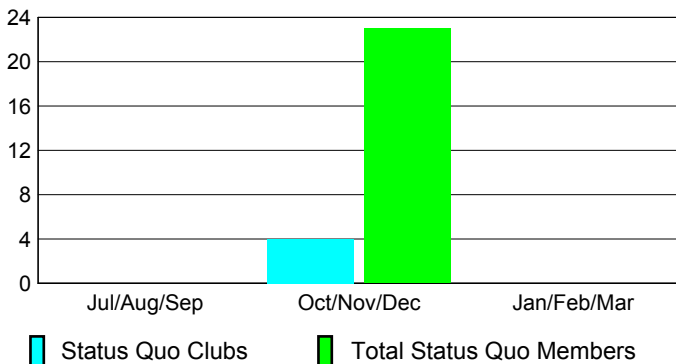

Club Results 2012-2013

Goal, New, Dropped, Gain/Loss

Comparison of Club Gain/Loss

Current Year Compared to the Previous Year

YTD Status Quo Clubs 2012-2013

Status Quo Clubs Compared to Status Quo Members

MEMBERSHIP

Membership Results
2012-2013

Membership
2011-2012

Month	Net Memb Goal	Actual New Memb	Actual Dropped Memb	Gain/Loss of Memb	Gain/Loss of Memb
Jul/Aug/Sep		57	-807	-750	31
Oct/Nov/Dec		125	-453	-328	613
Jan/Feb/Mar					34
Totals		182	-1260	-1078	678