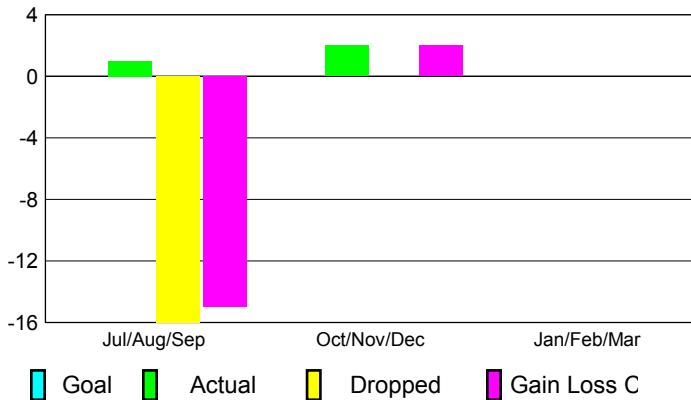

2012-2013 GMT Reports for District (or Undistricted) **District 382**

GMT: PAUL CHOR HO FAN

Location: CHINA

GMT CA: 5

CLUBS

Club Results
2012-2013

Clubs
2011-2012

Month	New Club Goal	Actual New Clubs	Actual Dropped Clubs	Gain/Loss of Clubs	Gain/Loss of Clubs
Jul/Aug/Sep		1	-16	-15	1
Oct/Nov/Dec		2	0	2	31
Jan/Feb/Mar					1
Totals		3	-16	-13	33

Club Results 2012-2013

Goal, New, Dropped, Gain/Loss

Comparison of Club Gain/Loss

Current Year Compared to the Previous Year

YTD Status Quo Clubs 2012-2013

Status Quo Clubs Compared to Status Quo Members

MEMBERSHIP