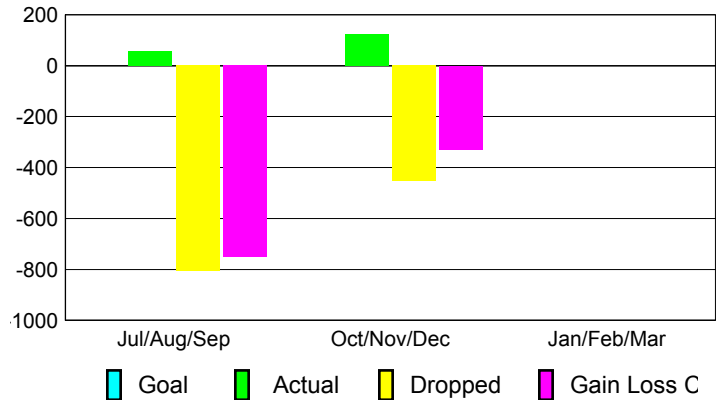

Membership Results 2012-2013

Goal, New, Dropped, Gain/Loss

Comparison of Membership Gain/Loss

Current Year Compared to the Previous Year