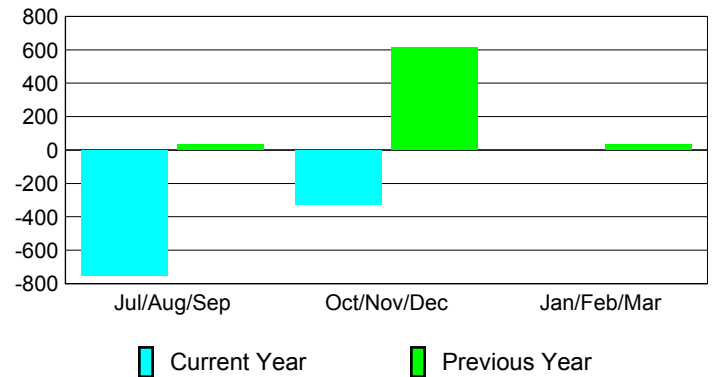

Membership Results
2012-2013

Membership
2011-2012

Month	Net Memb Goal	Actual New Memb	Actual Dropped Memb	Gain/Loss of Memb	Gain/Loss of Memb
Jul/Aug/Sep		57	-807	-750	31
Oct/Nov/Dec		125	-453	-328	613
Jan/Feb/Mar					34
Totals		182	-1260	-1078	678

Membership Results 2012-2013

Goal, New, Dropped, Gain/Loss

Comparison of Membership Gain/Loss

Current Year Compared to the Previous Year

Gender Comparison 2012-2013

Jul/Aug/Sep

Oct/Nov/Dec

Jan/Feb/Mar