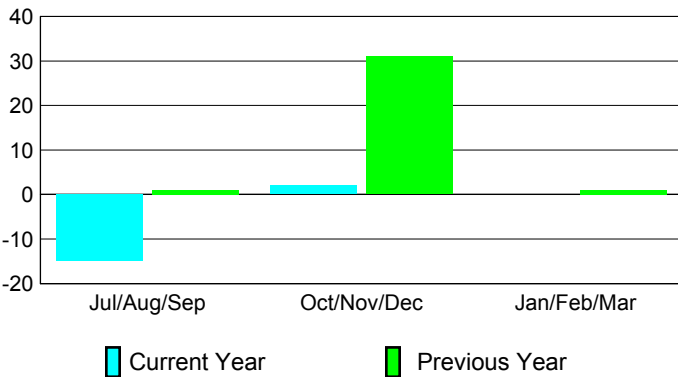

2012-2013 GMT Reports for District (or Undistricted) **District 382**

GMT: PAUL CHOR HO FAN

Location: CHINA

GMT CA: 5

CLUBS

Club Results
2012-2013

Clubs
2011-2012

Month	New Club Goal	Actual New Clubs	Actual Dropped Clubs	Gain/Loss of Clubs	Gain/Loss of Clubs
Jul/Aug/Sep		1	-16	-15	1
Oct/Nov/Dec		2	0	2	31
Jan/Feb/Mar					1
Totals		3	-16	-13	33

Club Results 2012-2013

Goal, New, Dropped, Gain/Loss

Comparison of Club Gain/Loss

Current Year Compared to the Previous Year

YTD Status Quo Clubs 2012-2013

Status Quo Clubs Compared to Status Quo Members

MEMBERSHIP